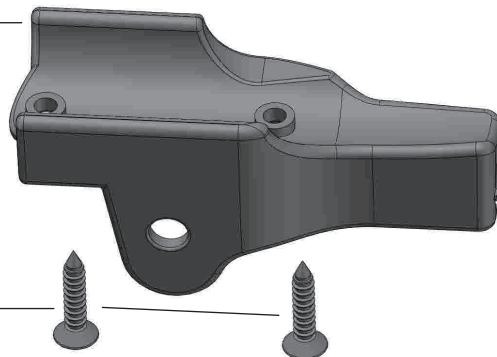

# RV1D BRAKE ASSEMBLY v1.0

1 HAND BRAKE HOUSING  
P1C-62H-BAPAFG

2 ST4X20KA SCREW  
B1C-34X-RW-ST04

5 ST3X20PA SCREW  
B1C-34X-BAST03

6 WHEEL BRAKE HOUSING  
P1C-42H-BAPAFG

3 ST3X10PWA SCREW  
06-M39-ST3X10PWA

4 BRAKE LEVER  
P1C-40R-BAPAFG

3

7 BRAKE CABLE  
M1C-16H-BAASSM