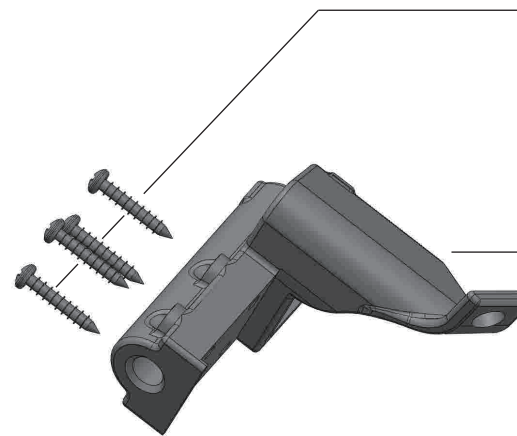

# RV1D BRAKE ASSEMBLY v1.0

1 HAND BRAKE HOUSING  
P1C-62H-BAPAFG

2 ST4X20KA SCREW  
B1C-34X-RW-ST04

5 ST3X20PA SCREW  
B1C-34X-BAST03

6 WHEEL BRAKE HOUSING  
P1C-42H-BAPAFG

3 ST3X10PWA SCREW  
06-M39-ST3X10PWA

4 BRAKE LEVER  
P1C-40R-BAPAFG

3

7 BRAKE CABLE  
M1C-16H-BAASSM