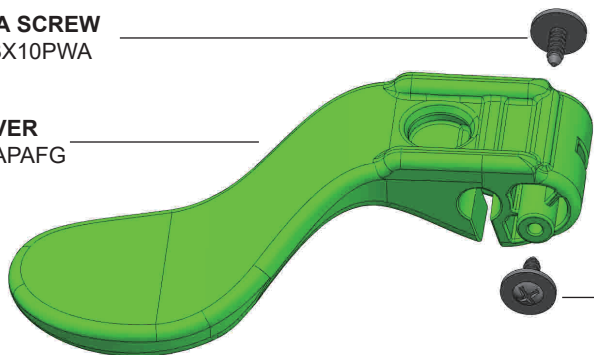

# RV1D BRAKE ASSEMBLY v1.0

1 HAND BRAKE HOUSING  
P1C-62H-BAPAFG

2 ST4X20KA SCREW  
B1C-34X-RW-ST04

5 ST3X20PA SCREW  
B1C-34X-BAST03

6 WHEEL BRAKE HOUSING  
P1C-42H-BAPAFG

3 ST3X10PWA SCREW  
06-M39-ST3X10PWA

4 BRAKE LEVER  
P1C-40R-BAPAFG

3

7 BRAKE CABLE  
M1C-16H-BAASSM